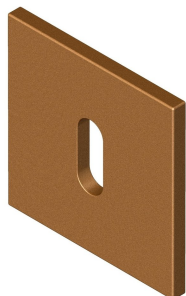

Square rose - Lever key escutcheon

Product image

Dimensions drawing (DIM)

Reference

FRS004 SR4 SPVDCU

Material

Brass

Finish

Incasa satin PVD copper

Shape

SR4

Description

Concealed fixing rose
Holed for lever key