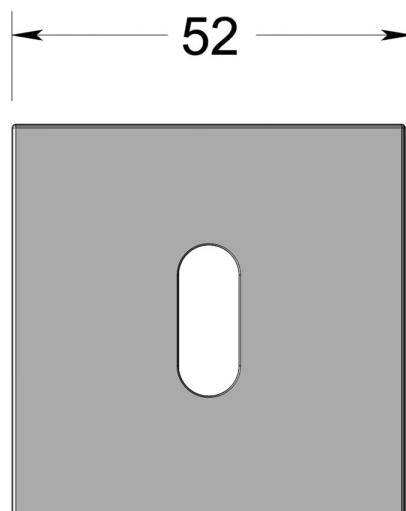

Square rose - Lever key escutcheon

Product image

Dimensions drawing (DIM)

Reference

FRS004 SR4 SPVDCU

Material

Brass

Finish

Incasa satin PVD copper

Shape

SR4

Description

Concealed fixing rose
Holed for lever key