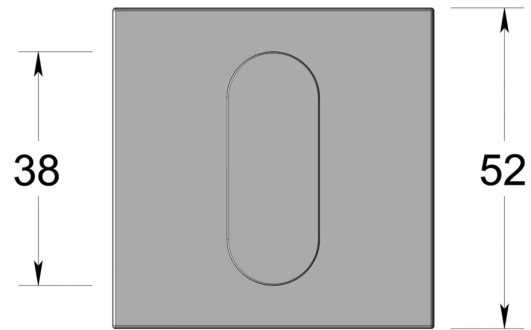

## Premium turn on square rose

Product image

Dimensions drawing (DIM)

**Reference**

FTT001 SR4 ABR

**Finish**

Incasa antique brass

**Material**

Brass

**Shape**

SR4

**Description**

Solid peanut thumbturn  
Concealed fixing rose