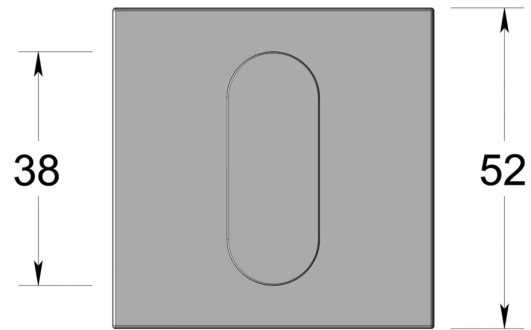

Premium turn on square rose

Product image

Dimensions drawing (DIM)

Reference

FTT001 SR4 DBZ

Finish

Incasa dark bronze

Description

Solid peanut thumbturn
Concealed fixing rose

Material

Stainless steel 316

Shape

SR4