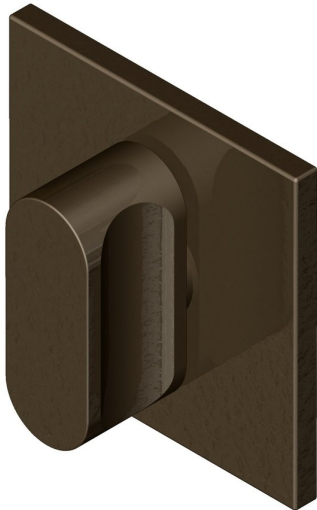

Premium turn on square rose

Product image

Dimensions drawing (DIM)

Reference

FTT001 SR4 DBZ

Finish

Incasa dark bronze

Description

Solid peanut thumbturn
Concealed fixing rose

Material

Stainless steel 316

Shape

SR4