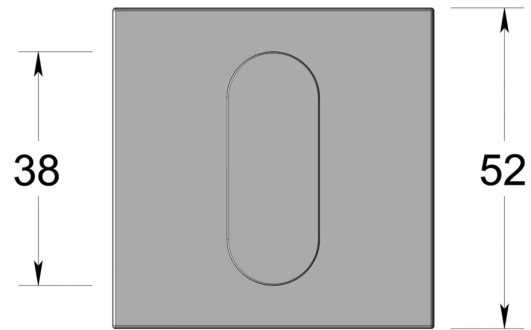

Premium turn on square rose

Product image

Dimensions drawing (DIM)

Reference

FTT001 SR4 PPVDBZ

Finish

Incasa polished PVD bronze

Material

Stainless steel 316

Shape

SR4

Description

Solid peanut thumbturn
Concealed fixing rose