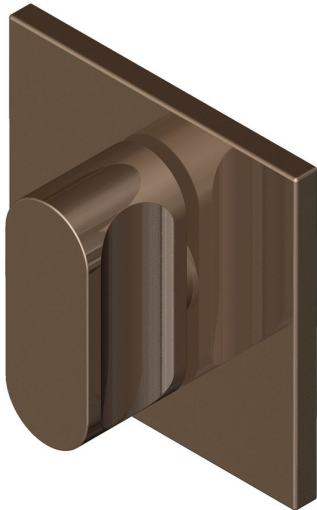

Premium turn on square rose

Product image

Dimensions drawing (DIM)

Reference

FTT001 SR4 PPVDBZ

Finish

Incasa polished PVD bronze

Material

Stainless steel 316

Shape

SR4

Description

Solid peanut thumbturn
Concealed fixing rose