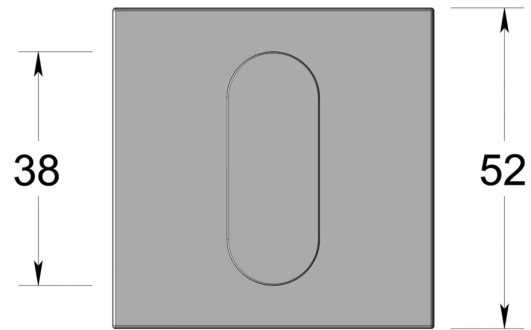

## Premium turn on square rose

Product image

Dimensions drawing (DIM)

**Reference**

FTT001 SR4 SB

**Material**

Brass

**Finish**

Incasa satin PVD brass

**Shape**

SR4

**Description**

Solid peanut thumbturn  
 Concealed fixing rose