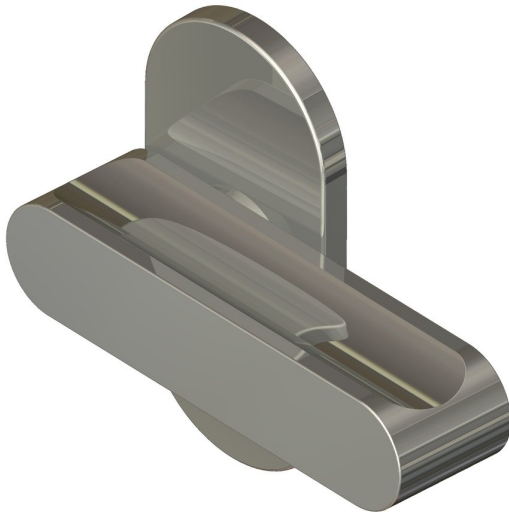

## Disabled Premium turn on oval rose

Product image

Dimensions drawing (DIM)

**Reference**

FTT002 OR4 PSS

**Finish**

Incasa polished stainless steel

**Material**

Stainless steel 316

**Shape**

OR4

**Description**

Concealed fixing rose  
Solid thumb turn