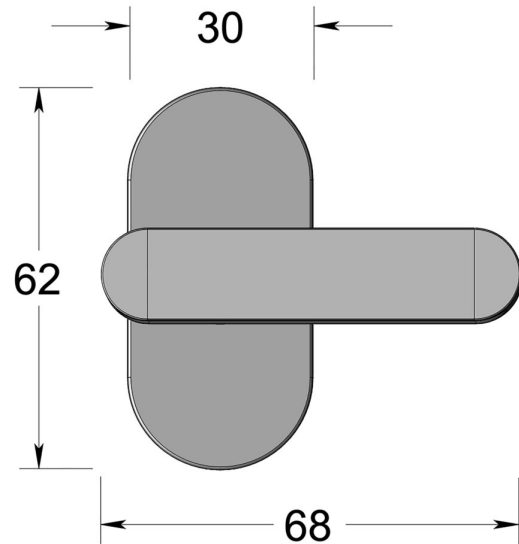

## Disabled Premium turn on oval rose

Product image

Dimensions drawing (DIM)

**Reference**

FTT002 OR4 PSS

**Finish**

Incasa polished stainless steel

**Material**

Stainless steel 316

**Shape**

OR4

**Description**

Concealed fixing rose  
Solid thumb turn