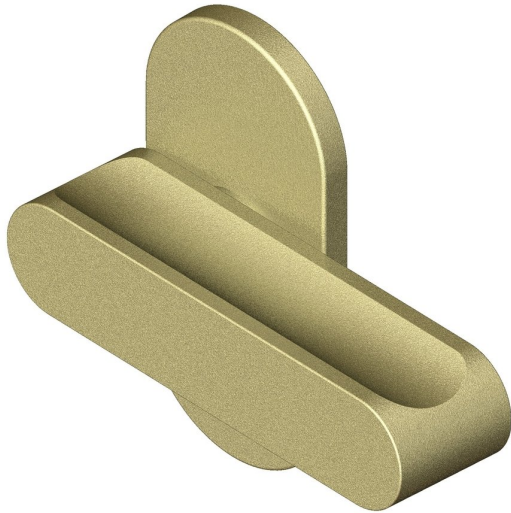

Disabled Premium turn on oval rose

Product image

Dimensions drawing (DIM)

Reference

FTT002 OR4 SB

Material

Brass

Finish

Incasa satin PVD brass

Shape

OR4

Description

Concealed fixing rose
Solid thumb turn