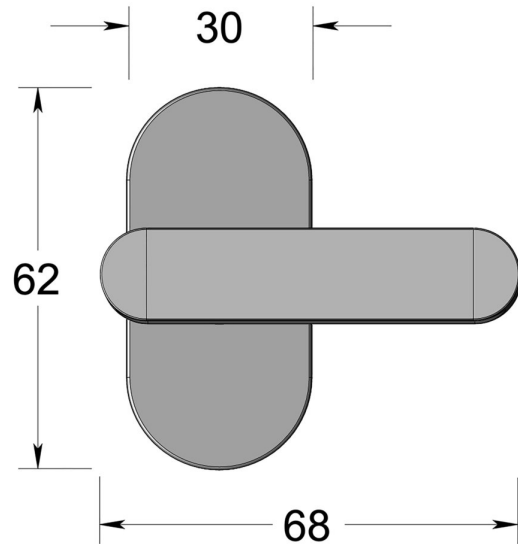

Disabled Premium turn on oval rose

Product image

Dimensions drawing (DIM)

Reference

FTT002 OR4 SB

Material

Brass

Finish

Incasa satin PVD brass

Shape

OR4

Description

Concealed fixing rose
Solid thumb turn