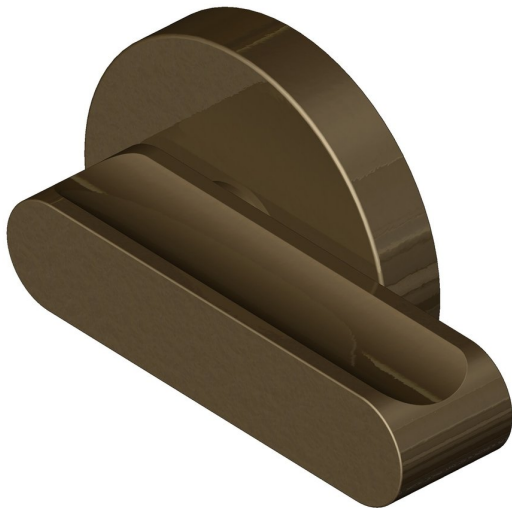

Disabled Premium turn on thicker round rose

Product image

Dimensions drawing (DIM)

Reference

FTT002 RR9 MBZ

Material

Brass

Finish

Incasa medium bronze

Shape

RR9

Description

Concealed fixing rose
Solid thumb turn