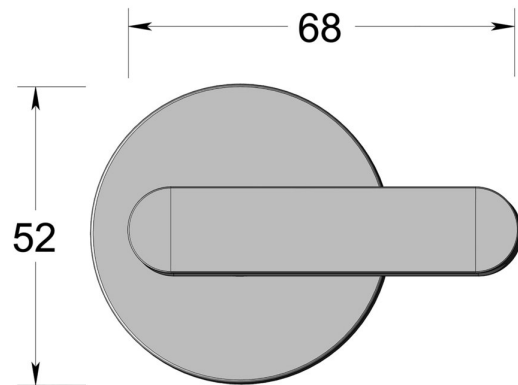

Disabled Premium turn on thicker round rose

Product image

Dimensions drawing (DIM)

Reference

FTT002 RR9 MBZ

Material

Brass

Finish

Incasa medium bronze

Shape

RR9

Description

Concealed fixing rose
Solid thumb turn