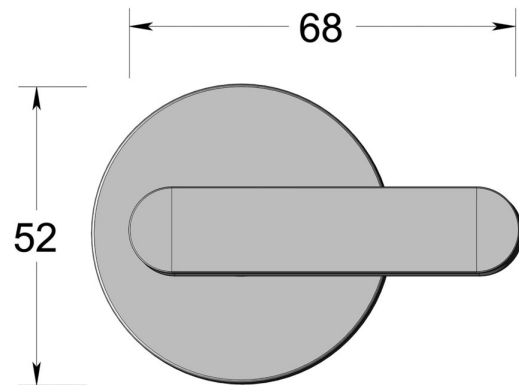

Disabled Premium turn on thicker round rose

Product image

Dimensions drawing (DIM)

**Reference**

FTT002 RR9 PSS

**Finish**

Incasa polished stainless steel

**Material**

Stainless steel 316

**Shape**

RR9

**Description**

Concealed fixing rose  
Solid thumb turn