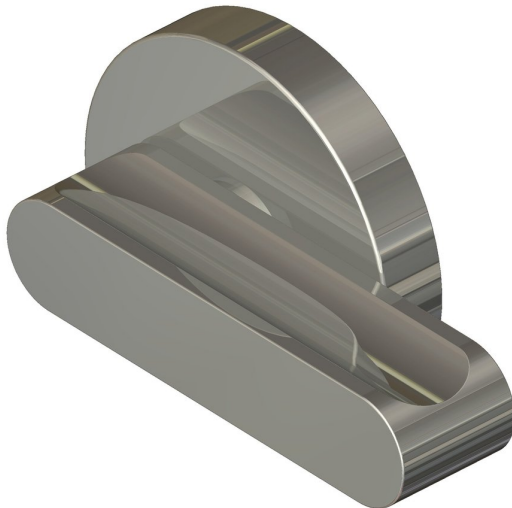

Disabled Premium turn on thicker round rose

Product image

Dimensions drawing (DIM)

**Reference**

FTT002 RR9 PSS

**Finish**

Incasa polished stainless steel

**Material**

Stainless steel 316

**Shape**

RR9

**Description**

Concealed fixing rose  
Solid thumb turn