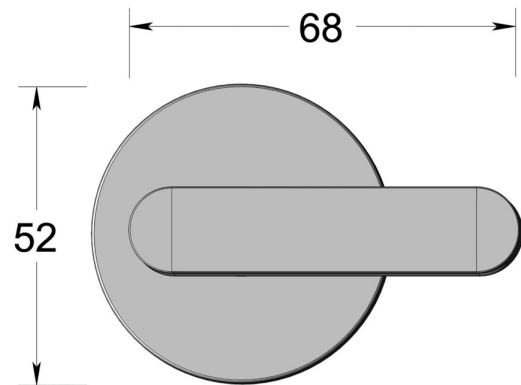

Disabled Premium turn on thicker round rose

Product image

Dimensions drawing (DIM)

Reference

FTT002 RR9 SPVDCU

Finish

Incasa satin PVD copper

Material

Stainless steel 316

Shape

RR9

Description

Concealed fixing rose
Solid thumb turn