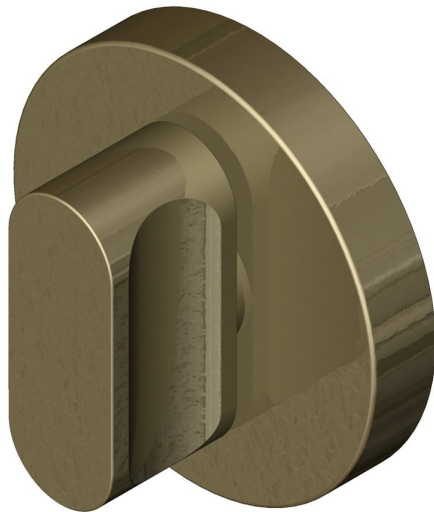

Premium turn on thicker round rose

Product image

Dimensions drawing (DIM)

Reference

FTT001 RR9 ABR

Material

Brass

Finish

Incasa antique brass

Shape

RR9

Description

Solid peanut thumbturn
Concealed fixing rose