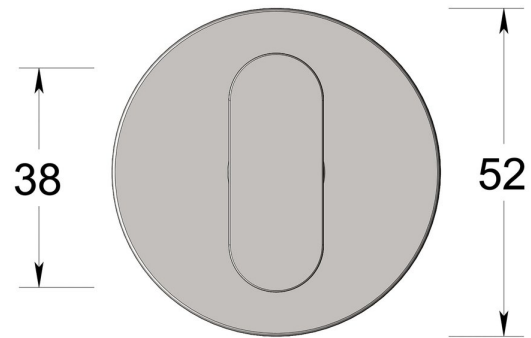

Premium turn on thicker round rose

Product image

Dimensions drawing (DIM)

Reference

FTT001 RR9 ABR

Material

Brass

Finish

Incasa antique brass

Shape

RR9

Description

Solid peanut thumbturn
Concealed fixing rose