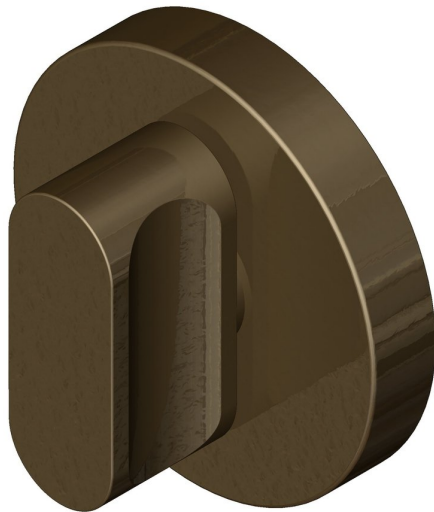

Premium turn on thicker round rose

Product image

Dimensions drawing (DIM)

Reference

FTT001 RR9 MZB

Material

Brass

Finish

Incasa medium bronze

Shape

RR9

Description

Solid peanut thumbturn
Concealed fixing rose