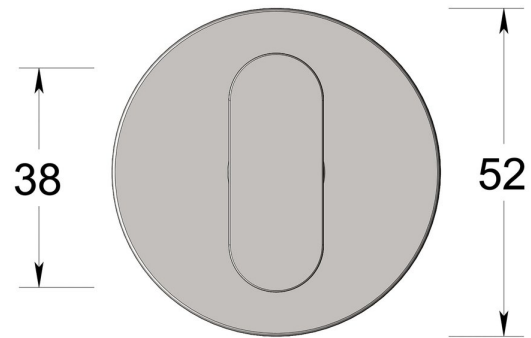

Premium turn on thicker round rose

Product image

Dimensions drawing (DIM)

Reference

FTT001 RR9 MZB

Material

Brass

Finish

Incasa medium bronze

Shape

RR9

Description

Solid peanut thumbturn
Concealed fixing rose