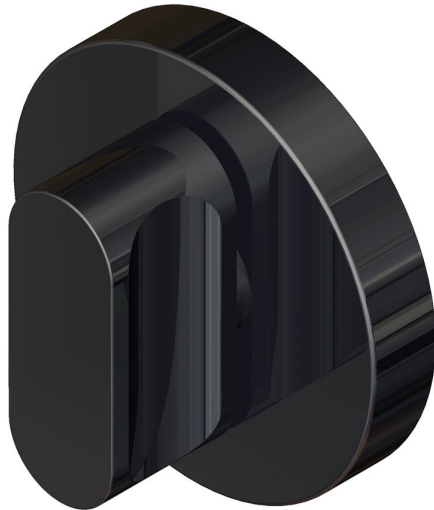

Premium turn on thicker round rose

Product image

Dimensions drawing (DIM)

Reference

FTT001 RR9 PPVDBK

Finish

Incasa polished PVD black

Material

Stainless steel 316

Shape

RR9

Description

Solid peanut thumbturn
Concealed fixing rose