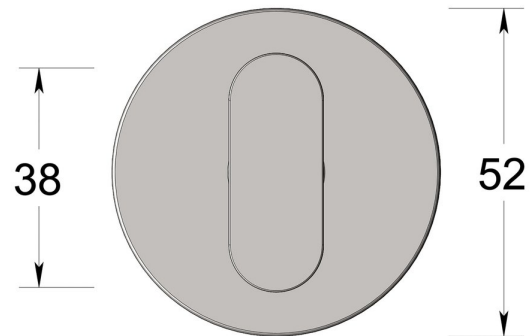

Premium turn on thicker round rose

Product image

Dimensions drawing (DIM)

Reference

FTT001 RR9 PPVDBK

Finish

Incasa polished PVD black

Material

Stainless steel 316

Shape

RR9

Description

Solid peanut thumbturn
Concealed fixing rose