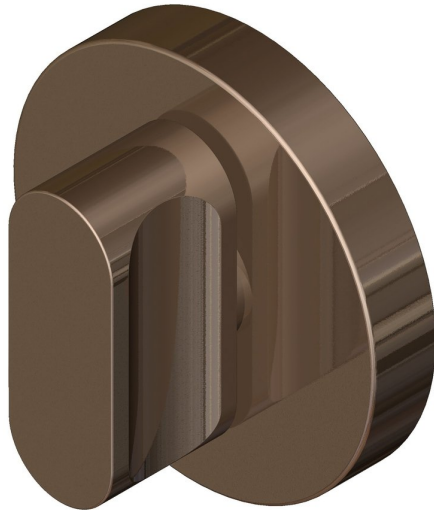

Premium turn on thicker round rose

Product image

Dimensions drawing (DIM)

Reference

FTT001 RR9 PPVDBZ

Finish

Incasa polished PVD bronze

Material

Stainless steel 316

Shape

RR9

Description

Solid peanut thumbturn
Concealed fixing rose