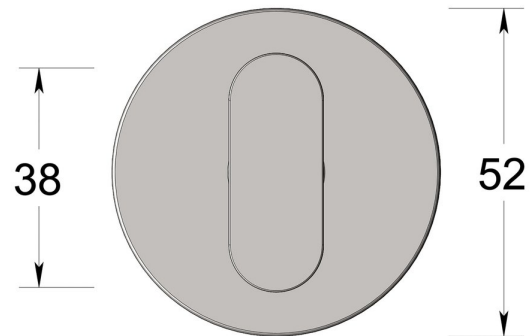

Premium turn on thicker round rose

Product image

Dimensions drawing (DIM)

Reference

FTT001 RR9 PPVDBZ

Finish

Incasa polished PVD bronze

Material

Stainless steel 316

Shape

RR9

Description

Solid peanut thumbturn
Concealed fixing rose