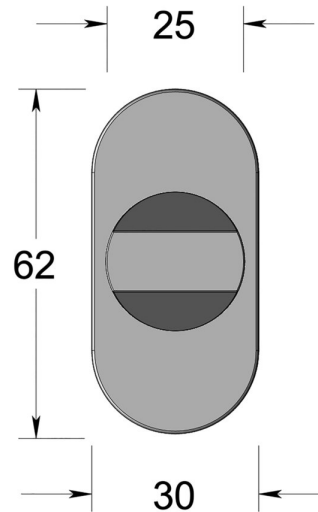

Cut turn on oval rose

Product image

Dimensions drawing (DIM)

Reference

FTT003 OR4 MBZ

Material

Brass

Finish

Incasa medium bronze

Shape

OR4

Description

Concealed fixing rose
Solid thumb turn