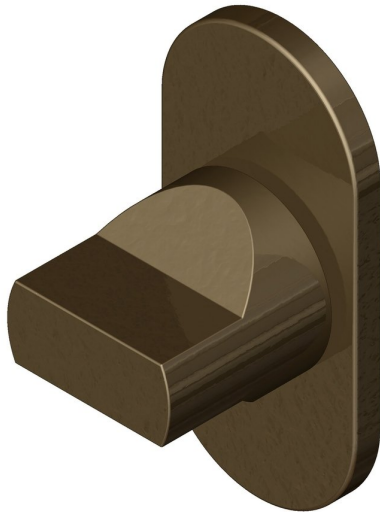

Cut turn on oval rose

Product image

Dimensions drawing (DIM)

Reference

FTT003 OR4 MBZ

Material

Brass

Finish

Incasa medium bronze

Shape

OR4

Description

Concealed fixing rose
Solid thumb turn