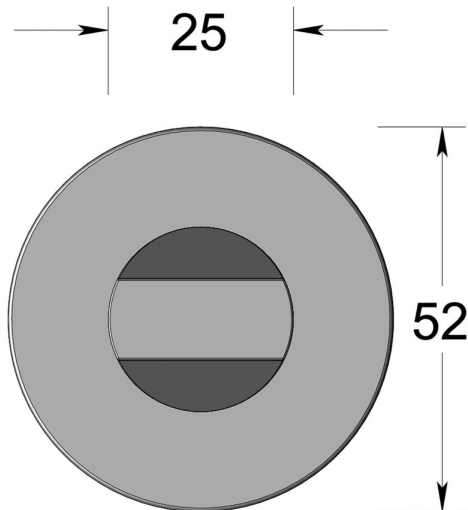

Cut turn on thicker round rose

Product image

Dimensions drawing (DIM)

Reference

FTT003 RR9 PSS

Finish

Incasa polished stainless steel

Description

Concealed fixing rose
Solid thumb turn

Material

Stainless steel 316

Shape

RR9