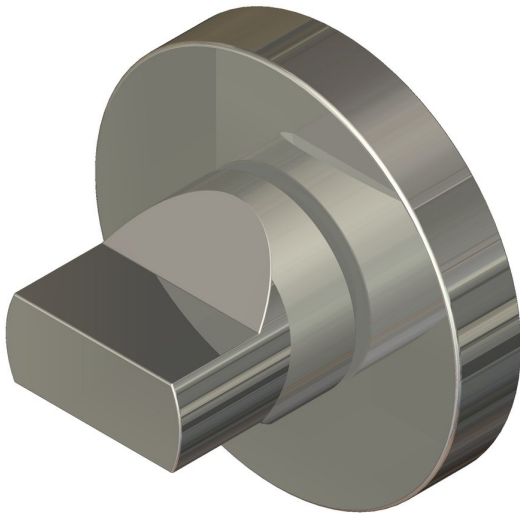

Cut turn on thicker round rose

Product image

Dimensions drawing (DIM)

Reference

FTT003 RR9 PSS

Finish

Incasa polished stainless steel

Description

Concealed fixing rose
Solid thumb turn

Material

Stainless steel 316

Shape

RR9