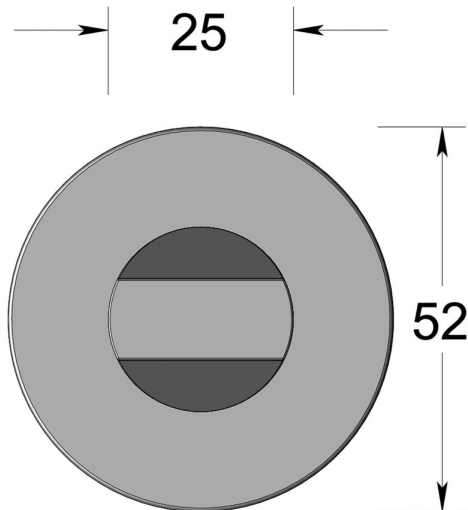

Cut turn on thicker round rose

Product image

Dimensions drawing (DIM)

Reference

FTT003 RR9 STBK

Finish

Incasa black softouch

Material

Stainless steel 316

Shape

RR9

Description

Concealed fixing rose
Solid thumb turn