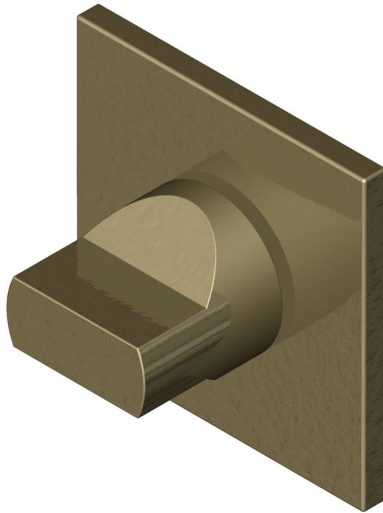

Cut turn on square rose

Product image

Dimensions drawing (DIM)

Reference

FTT003 SR4 ABR

Material

Brass

Finish

Incasa antique brass

Shape

SR4

Description

Concealed fixing rose
Solid thumb turn