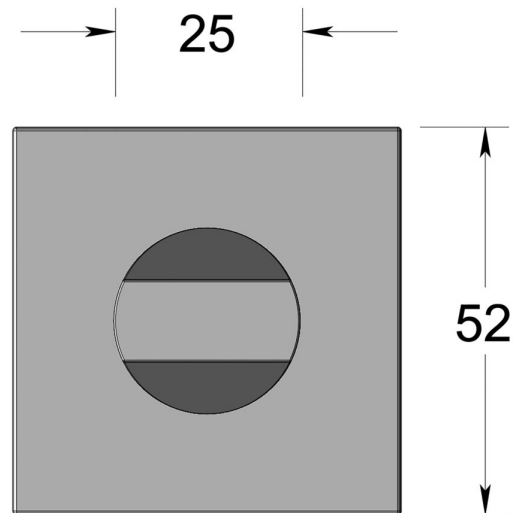

Cut turn on square rose

Product image

Dimensions drawing (DIM)

Reference

FTT003 SR4 ABR

Material

Brass

Finish

Incasa antique brass

Shape

SR4

Description

Concealed fixing rose
Solid thumb turn