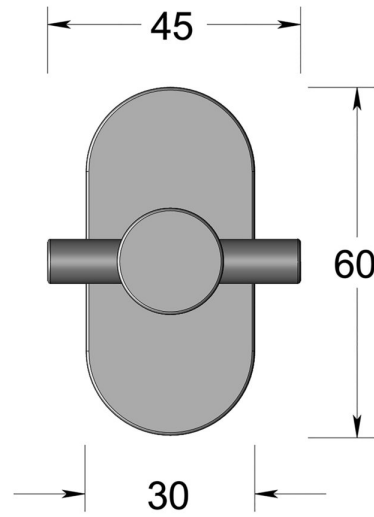

Cross turn on oval 4mm rose

Product image

Dimensions drawing (DIM)

Reference

FTT005 OR4 SB

Finish

Incasa satin PVD brass

Material

Brass

Shape

OR4

Description

Concealed fixing rose
Solid thumb turn