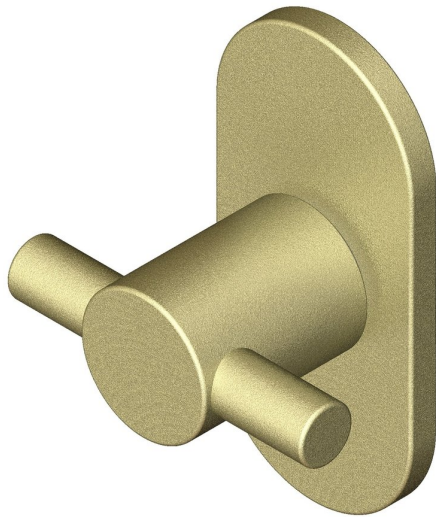

Cross turn on oval 4mm rose

Product image

Dimensions drawing (DIM)

Reference

FTT005 OR4 SB

Finish

Incasa satin PVD brass

Material

Brass

Shape

OR4

Description

Concealed fixing rose
Solid thumb turn