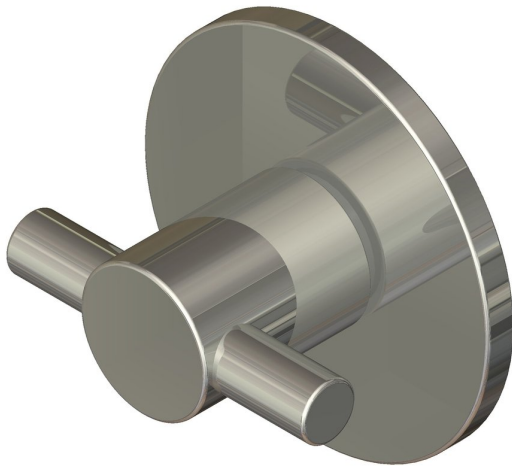

Cross turn on round 4mm rose

Product image

Dimensions drawing (DIM)

Reference

FTT005 RR4 PSS

Finish

Incasa polished stainless steel

Description

Concealed fixing rose
Solid thumb turn

Material

Stainless steel 316

Shape

RR4