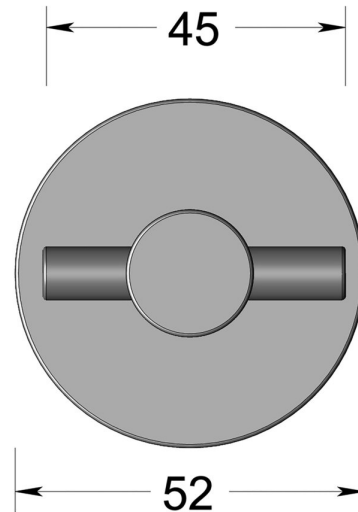

Cross turn on round 4mm rose

Product image

Dimensions drawing (DIM)

Reference

FTT005 RR4 PSS

Finish

Incasa polished stainless steel

Description

Concealed fixing rose
Solid thumb turn

Material

Stainless steel 316

Shape

RR4