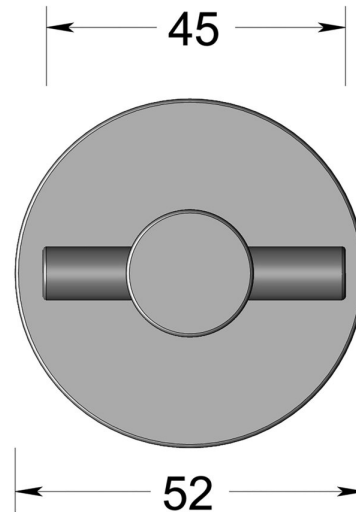

Cross turn on round 9mm rose

Product image

Dimensions drawing (DIM)

**Reference**

FTT005 RR9 STBK

**Finish**

Incasa black softouch

**Description**

Concealed fixing rose  
Solid thumb turn

**Material**

Stainless steel 316

**Shape**

RR9