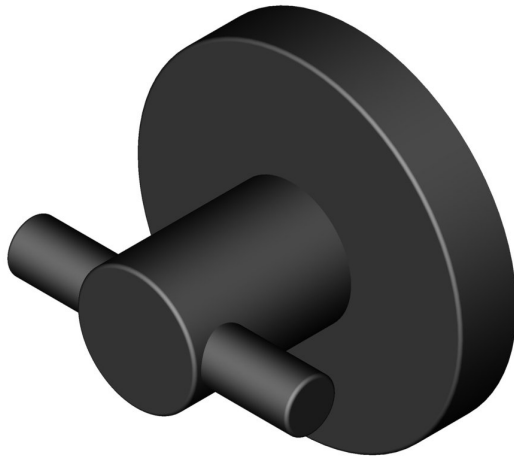

Cross turn on round 9mm rose

Product image

Dimensions drawing (DIM)

**Reference**

FTT005 RR9 STBK

**Finish**

Incasa black softouch

**Description**

Concealed fixing rose  
Solid thumb turn

**Material**

Stainless steel 316

**Shape**

RR9