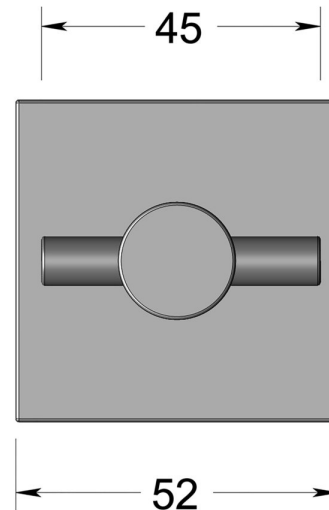

Cross turn on square 4mm rose

Product image

Dimensions drawing (DIM)

Reference

FTT005 SR4 ABR

Material

Brass

Finish

Incasa antique brass

Shape

SR4

Description

Concealed fixing rose
Solid thumb turn