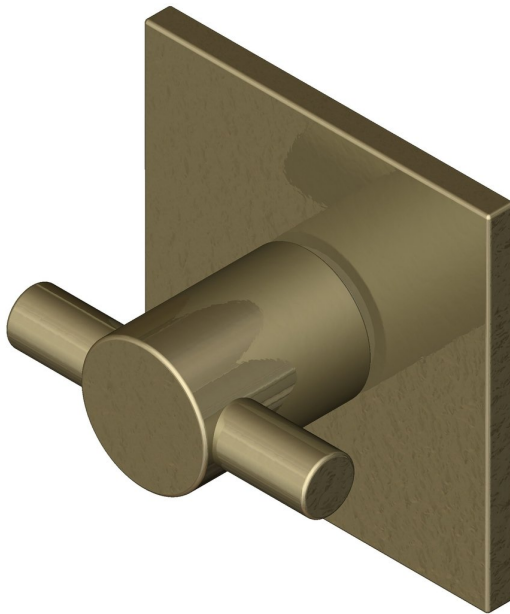

Cross turn on square 4mm rose

Product image

Dimensions drawing (DIM)

Reference

FTT005 SR4 ABR

Material

Brass

Finish

Incasa antique brass

Shape

SR4

Description

Concealed fixing rose
Solid thumb turn