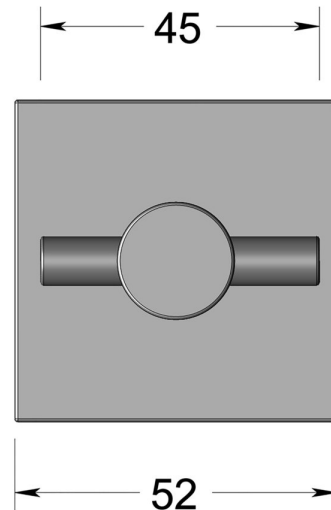

Cross turn on square 4mm rose

Product image

Dimensions drawing (DIM)

Reference

FTT005 SR4 MBZ

Material

Brass

Finish

Incasa medium bronze

Shape

SR4

Description

Concealed fixing rose
Solid thumb turn