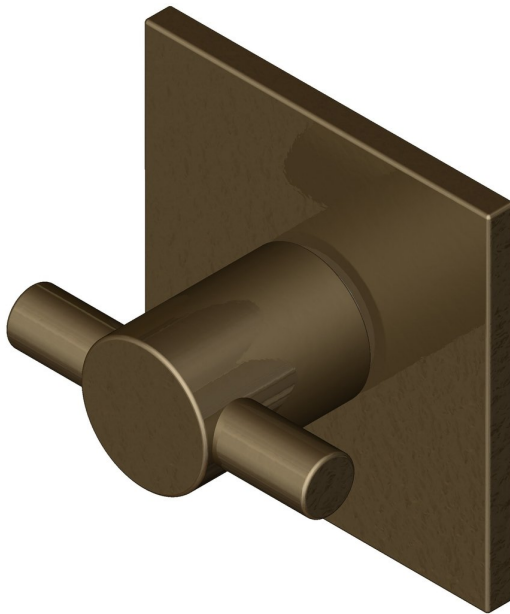

Cross turn on square 4mm rose

Product image

Dimensions drawing (DIM)

Reference

FTT005 SR4 MBZ

Material

Brass

Finish

Incasa medium bronze

Shape

SR4

Description

Concealed fixing rose
Solid thumb turn