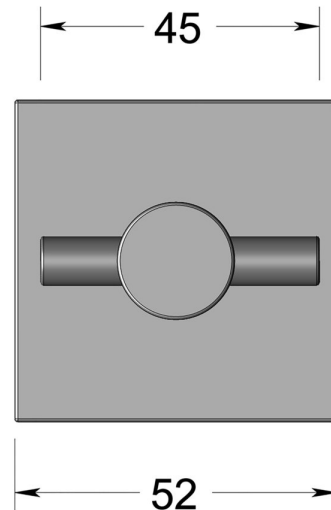

Cross turn on square 4mm rose

Product image

Dimensions drawing (DIM)

Reference

FTT005 SR4 PB

Finish

Incasa polished PVD brass

Material

Brass

Shape

SR4

Description

Concealed fixing rose
Solid thumb turn