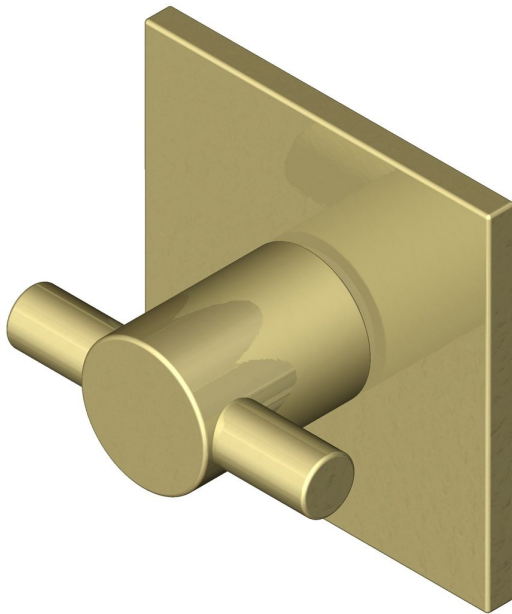

Cross turn on square 4mm rose

Product image

Dimensions drawing (DIM)

Reference

FTT005 SR4 PB

Finish

Incasa polished PVD brass

Material

Brass

Shape

SR4

Description

Concealed fixing rose
Solid thumb turn