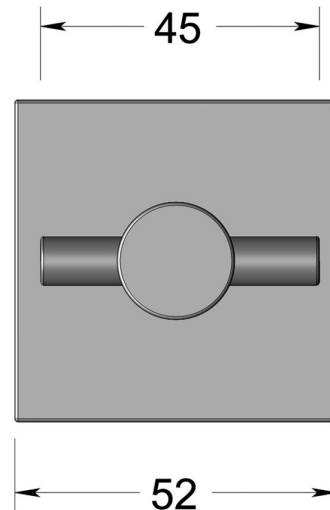

Cross turn on square 4mm rose

Product image

Dimensions drawing (DIM)

Reference

FTT005 SR4 PSS

Finish

Incasa polished stainless steel

Description

Concealed fixing rose
Solid thumb turn

Material

Stainless steel 316

Shape

SR4