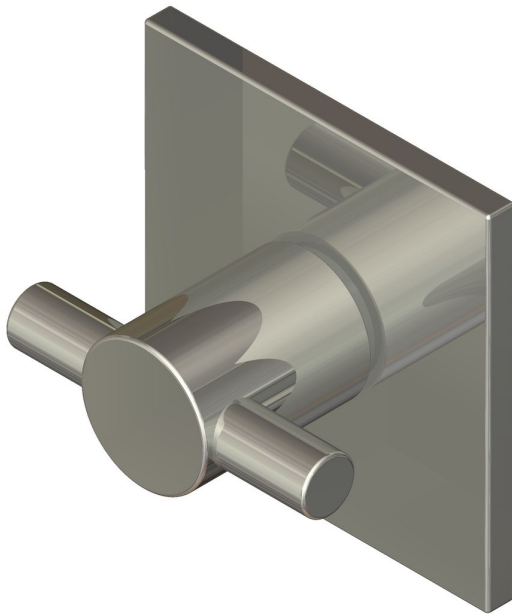

Cross turn on square 4mm rose

Product image

Dimensions drawing (DIM)

Reference

FTT005 SR4 PSS

Finish

Incasa polished stainless steel

Description

Concealed fixing rose
Solid thumb turn

Material

Stainless steel 316

Shape

SR4