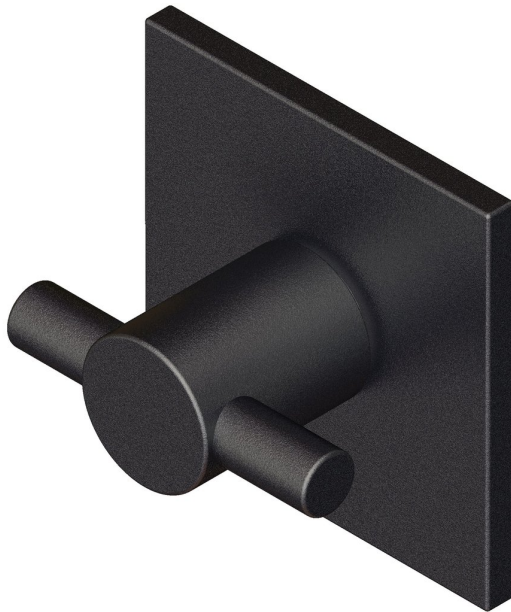

Cross turn on square 4mm rose

Product image

Dimensions drawing (DIM)

Reference

FTT005 SR4 SPVDBK

Finish

Incasa satin PVD black

Description

Concealed fixing rose
Solid thumb turn

Material

Stainless steel 316

Shape

SR4