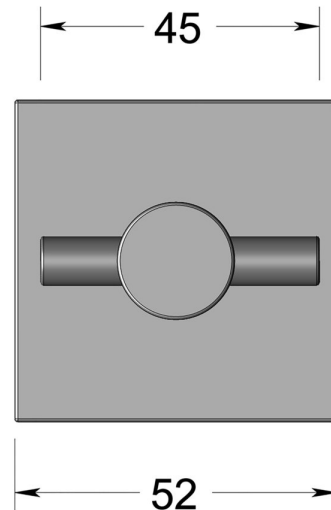

Cross turn on square 4mm rose

Product image

Dimensions drawing (DIM)

Reference

FTT005 SR4 SPVDBK

Finish

Incasa satin PVD black

Description

Concealed fixing rose
Solid thumb turn

Material

Stainless steel 316

Shape

SR4