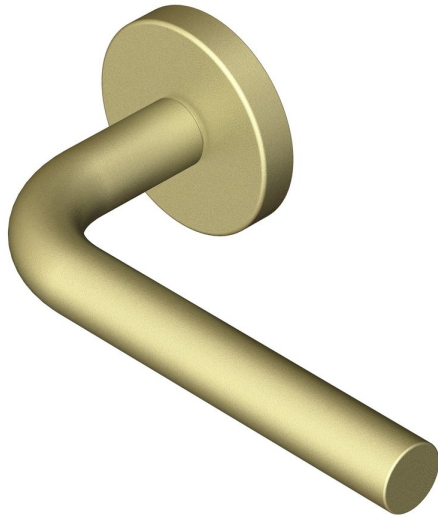

Straight lever handle 16mm dia on sprung round
rose

Product image

Dimensions drawing (DIM)

Reference

FL102 16 RR9 SB

Finish

Incasa satin PVD brass

Material

Brass

Shape

RR9

Description

16mm dia solid round section handle
Concealed fixing
High performance bearing rose
Back to back fixings
Conforms to EN1906 high usage
Suitable for use on fire doors