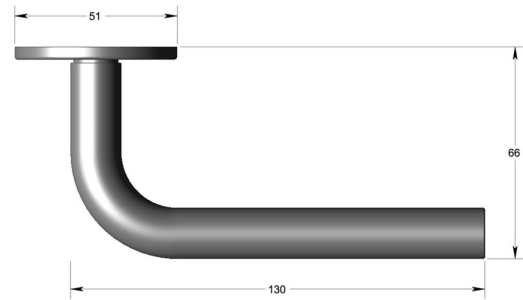

Straight lever handle 16mm dia on sprung round
rose

Product image

Dimensions drawing (DIM)

Reference

FL102 16 RR9 SB

Finish

Incasa satin PVD brass

Material

Brass

Shape

RR9

Description

16mm dia solid round section handle
Concealed fixing
High performance bearing rose
Back to back fixings
Conforms to EN1906 high usage
Suitable for use on fire doors