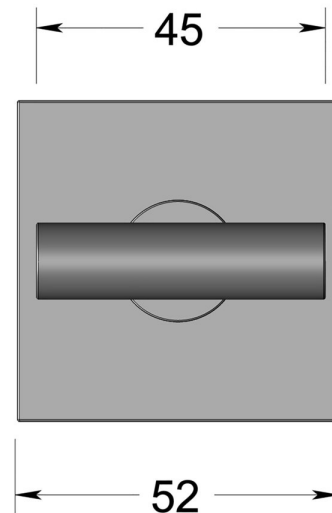

T bar turn on square 4mm rose

Product image

Dimensions drawing (DIM)

**Reference**

FTT007 SR4 SPVDCU

**Finish**

Incasa satin PVD copper

**Material**

Stainless steel 316

**Shape**

SR4

**Description**

Concealed fixing rose  
Solid thumb turn