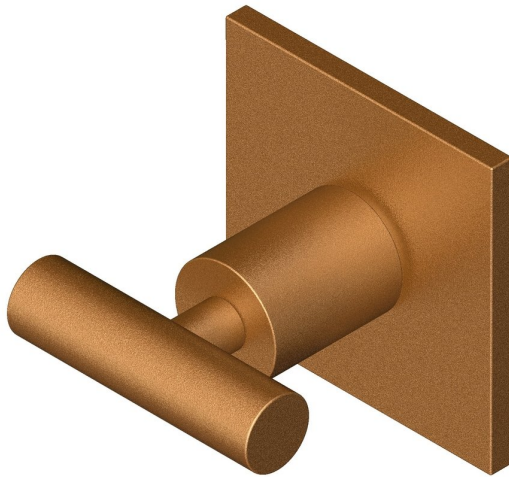

T bar turn on square 4mm rose

Product image

Dimensions drawing (DIM)

**Reference**

FTT007 SR4 SPVDCU

**Finish**

Incasa satin PVD copper

**Material**

Stainless steel 316

**Shape**

SR4

**Description**

Concealed fixing rose  
Solid thumb turn