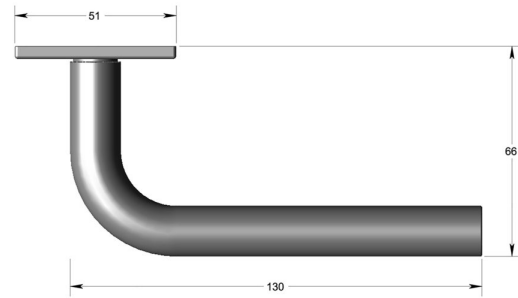

Straight lever handle 16mm dia on square rose

Product image

Dimensions drawing (DIM)

Reference

FL102 16 SR4 DBZ

Material

Brass

Finish

Incasa dark bronze

Shape

SR4

Description

16mm dia solid round section handle
 Concealed fixing
 High performance bearing rose
 Back to back fixings
 Conforms to EN1906 high usage
 Suitable for use on fire doors