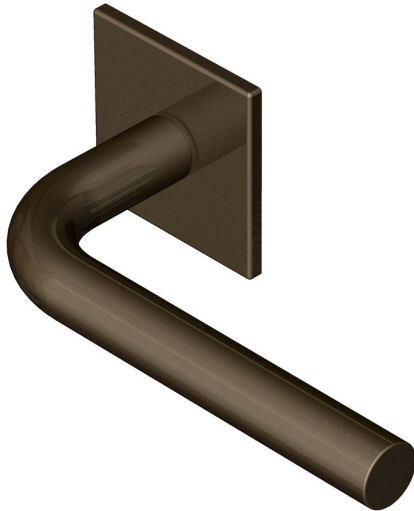

Straight lever handle 16mm dia on square rose

Product image

Dimensions drawing (DIM)

Reference

FL102 16 SR4 DBZ

Material

Brass

Finish

Incasa dark bronze

Shape

SR4

Description

16mm dia solid round section handle
 Concealed fixing
 High performance bearing rose
 Back to back fixings
 Conforms to EN1906 high usage
 Suitable for use on fire doors