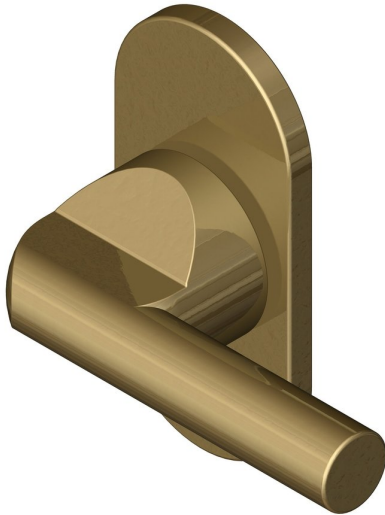

Disabled bar turn on oval 4mm rose

Product image

Dimensions drawing (DIM)

Reference

FTT004 OR4 ABR

Material

Brass

Finish

Incasa antique brass

Shape

OR4

Description

Concealed fixing rose
Solid thumb turn