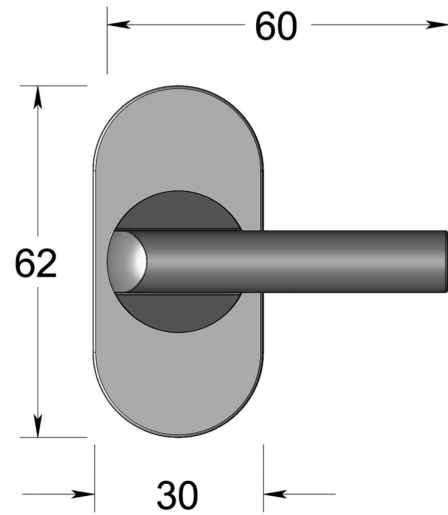

Disabled bar turn on oval 4mm rose

Product image

Dimensions drawing (DIM)

Reference

FTT004 OR4 ABR

Material

Brass

Finish

Incasa antique brass

Shape

OR4

Description

Concealed fixing rose
Solid thumb turn