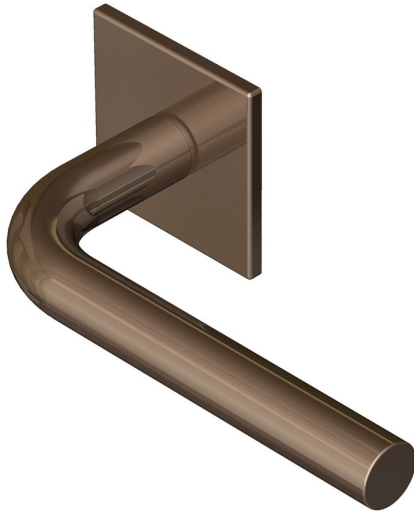

## Straight lever handle 16mm dia on square rose

Product image

Dimensions drawing (DIM)

**Reference**

FL102 16 SR4 PPVDBZ

**Finish**

Incasa polished PVD bronze

**Material**

Stainless steel 316

**Shape**

SR4

**Description**

16mm dia solid round section handle  
 Concealed fixing  
 High performance bearing rose  
 Back to back fixings  
 Conforms to EN1906 high usage  
 Suitable for use on fire doors