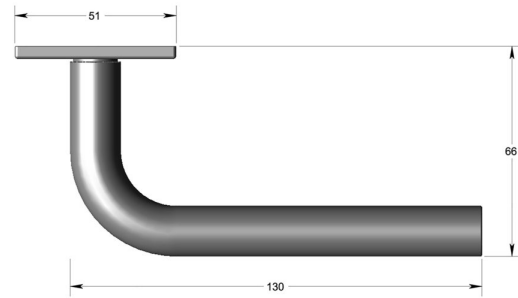

## Straight lever handle 16mm dia on square rose

Product image

Dimensions drawing (DIM)

**Reference**

FL102 16 SR4 PPVDBZ

**Finish**

Incasa polished PVD bronze

**Material**

Stainless steel 316

**Shape**

SR4

**Description**

16mm dia solid round section handle  
 Concealed fixing  
 High performance bearing rose  
 Back to back fixings  
 Conforms to EN1906 high usage  
 Suitable for use on fire doors