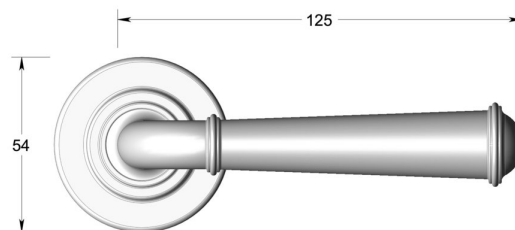

Period lever handle on round rose

Product image

Dimensions drawing (DIM)

**Reference**

FL202 TR01 PNI

**Finish**

Trad polished nickel

**Material**

Brass

**Shape**

TR01

**Description**

Solid cast handle  
 Concealed fixing  
 High performance bearing  
 Supplied with fixings for timber