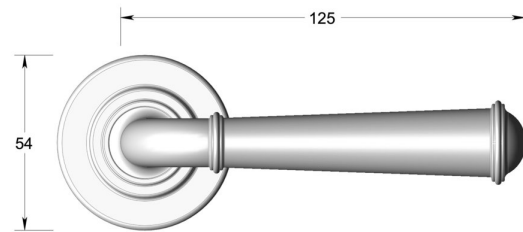

Period lever handle on round rose

Product image

Dimensions drawing (DIM)

Reference

FL202 TR01 SBKNI

Material

Brass

Finish

Trad satin black nickel

Shape

TR01

Description

Solid cast handle
 Concealed fixing
 High performance bearing
 Supplied with fixings for timber