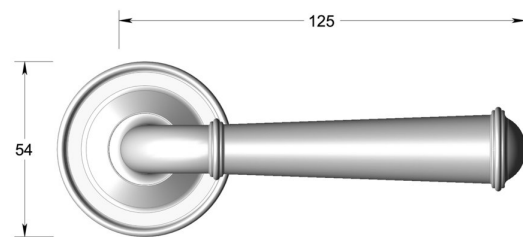

Period lever handle on round rose

Product image

Dimensions drawing (DIM)

Reference

FL202 TR03 PBKNI

Material

Brass

Finish

Trad polished black nickel

Shape

TR03

Description

Solid cast handle
 Concealed fixing
 High performance bearing
 Supplied with fixings for timber