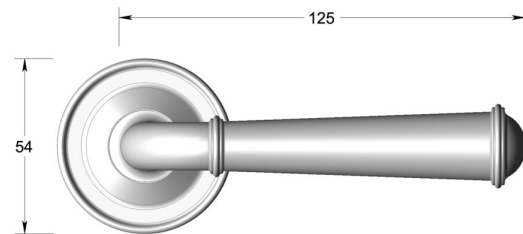

Period lever handle on round rose

Product image

Dimensions drawing (DIM)

Reference

FL202 TR03 SC

Material

Brass

Finish

Trad satin chrome

Shape

TR03

Description

Solid cast handle
 Concealed fixing
 High performance bearing
 Supplied with fixings for timber