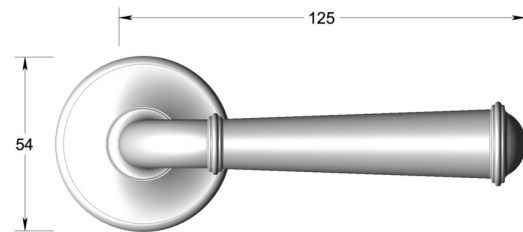

## Period lever handle on round rose

Product image

Dimensions drawing (DIM)

**Reference**

FL202 TR04 DBZ

**Material**

Brass

**Finish**

Trad dark bronze

**Shape**

TR04

**Description**

Solid cast handle  
 Concealed fixing  
 High performance bearing  
 Supplied with fixings for timber