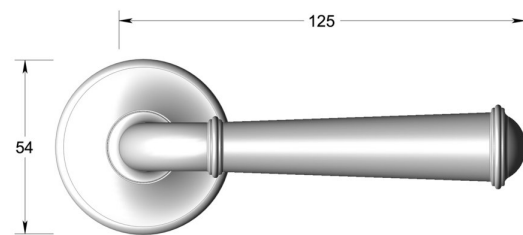

Period lever handle on round rose

Product image

Dimensions drawing (DIM)

**Reference**

FL202 TR04 IBZ

**Material**

Brass

**Finish**

Trad imperial bronze

**Shape**

TR04

**Description**

Solid cast handle  
 Concealed fixing  
 High performance bearing  
 Supplied with fixings for timber