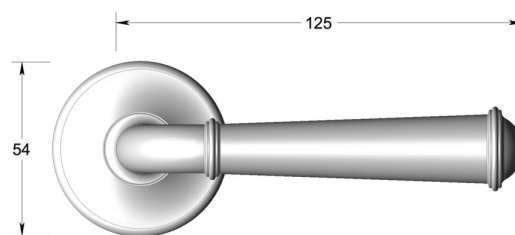

## Period lever handle on round rose

Product image

Dimensions drawing (DIM)

**Reference**

FL202 TR04 PB

**Material**

Brass

**Finish**

Trad polished brass

**Shape**

TR04

**Description**

Solid cast handle  
 Concealed fixing  
 High performance bearing  
 Supplied with fixings for timber