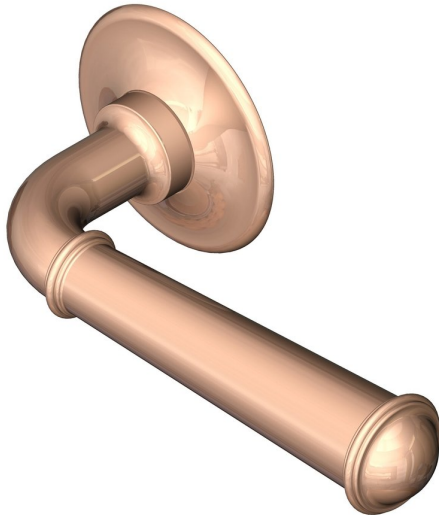

Period lever handle on round rose

Product image

Dimensions drawing (DIM)

Reference

FL202 TR04 PRG

Material

Brass

Finish

Trad polished rose gold

Shape

TR04

Description

Solid cast handle
 Concealed fixing
 High performance bearing
 Supplied with fixings for timber