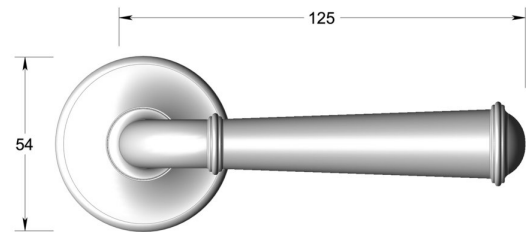

Period lever handle on round rose

Product image

Dimensions drawing (DIM)

Reference

FL202 TR04 PRG

Material

Brass

Finish

Trad polished rose gold

Shape

TR04

Description

Solid cast handle
 Concealed fixing
 High performance bearing
 Supplied with fixings for timber