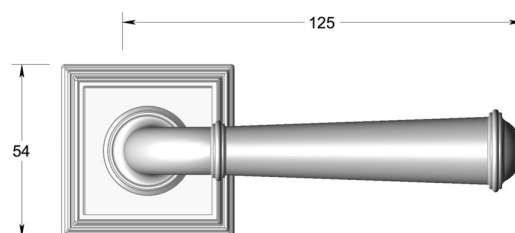

Period lever handle on square rose

Product image

Dimensions drawing (DIM)

Reference

FL202 TR21 ABR

Material

Brass

Finish

Trad antique brass

Shape

TR21

Description

Solid cast handle
 Concealed fixing
 High performance bearing
 Supplied with fixings for timber