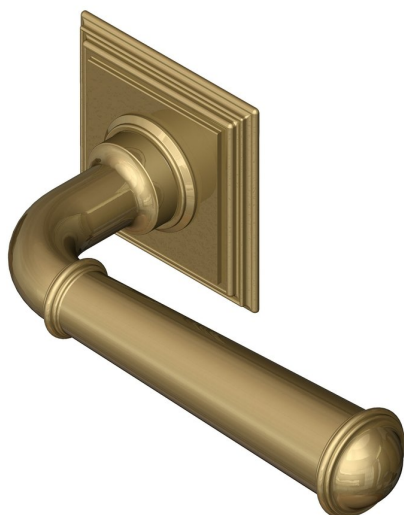

Period lever handle on square rose

Product image

Dimensions drawing (DIM)

Reference

FL202 TR21 ABR

Material

Brass

Finish

Trad antique brass

Shape

TR21

Description

Solid cast handle
 Concealed fixing
 High performance bearing
 Supplied with fixings for timber