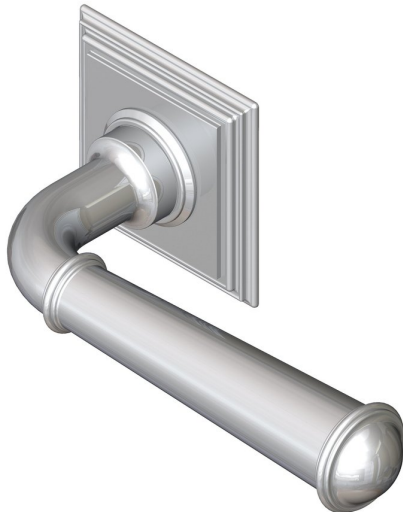

Period lever handle on square rose

Product image

Dimensions drawing (DIM)

Reference

FL202 TR21 PC

Material

Brass

Finish

Trad polished chrome

Shape

TR21

Description

Solid cast handle
 Concealed fixing
 High performance bearing
 Supplied with fixings for timber