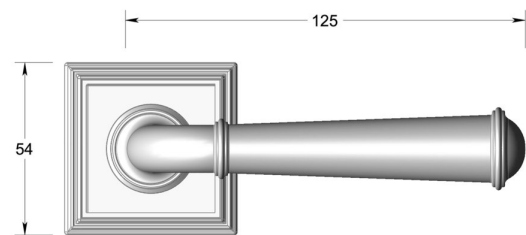

Period lever handle on square rose

Product image

Dimensions drawing (DIM)

Reference

FL202 TR21 PC

Material

Brass

Finish

Trad polished chrome

Shape

TR21

Description

Solid cast handle
 Concealed fixing
 High performance bearing
 Supplied with fixings for timber