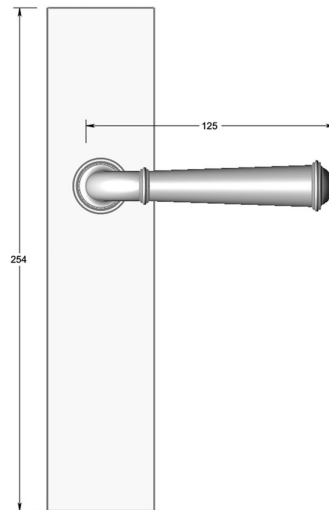

Period lever handle on long backplate

Product image

Dimensions drawing (DIM)

Reference

FL202 TB01 PC

Material

Brass

Finish

Trad polished chrome

Shape

TB01

Description

Solid cast handle
 Concealed fixing
 High performance bearing
 Supplied with fixings for timber