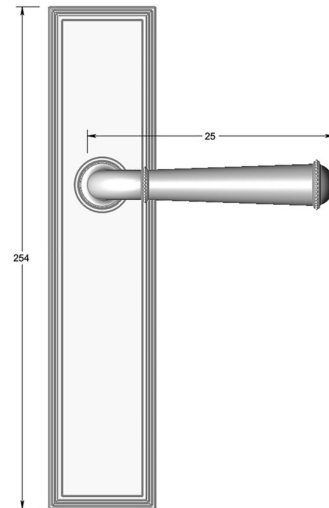

Period lever handle on long backplate

Product image

Dimensions drawing (DIM)

Reference

FL203 TB04 ABR

Material

Brass

Finish

Trad antique brass

Shape

TB04

Description

- Solid cast handle
- Concealed fixing
- High performance bearing
- Supplied with fixings for timber