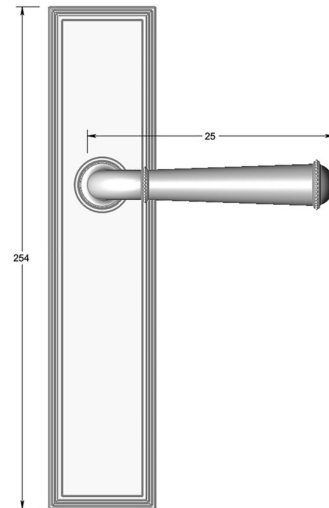

Period lever handle on long backplate

Product image

Dimensions drawing (DIM)

Reference

FL203 TB04 PC

Material

Brass

Finish

Trad polished chrome

Shape

TB04

Description

Solid cast handle
 Concealed fixing
 High performance bearing
 Supplied with fixings for timber