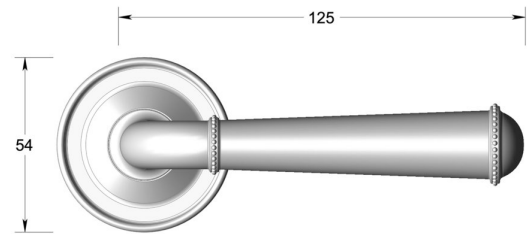

## Period lever handle on round rose

Product image

Dimensions drawing (DIM)

**Reference**

FL203 TR03 IBZ

**Material**

Brass

**Finish**

Trad imperial bronze

**Shape**

TR03

**Description**

Solid cast handle  
 Concealed fixing  
 High performance bearing  
 Supplied with fixings for timber