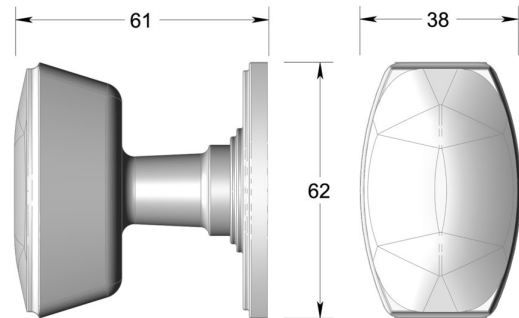

Oval knob on oval backplate

Product image

Dimensions drawing (DIM)

Reference

TK017 TR11 PB

Finish

Trad polished brass

Material

Brass

Shape

TR11

Description

Solid brass knob
 Concealed fixing
 Supplied with fixings for timber
 Other backplate options and sizes available