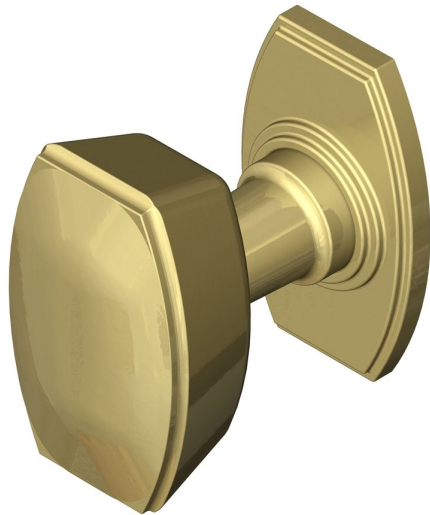

Oval knob on oval backplate

Product image

Dimensions drawing (DIM)

Reference

TK017 TR11 PB

Finish

Trad polished brass

Material

Brass

Shape

TR11

Description

Solid brass knob
 Concealed fixing
 Supplied with fixings for timber
 Other backplate options and sizes available