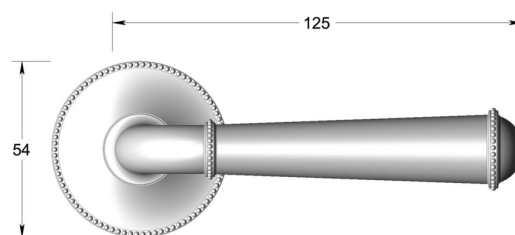

## Period lever handle on round rose

Product image

Dimensions drawing (DIM)

**Reference**

FL203 TR08 PC

**Finish**

Trad polished chrome

**Material**

Brass

**Shape**

TR08

**Description**

Solid cast handle  
 Concealed fixing  
 High performance bearing  
 Supplied with fixings for timber