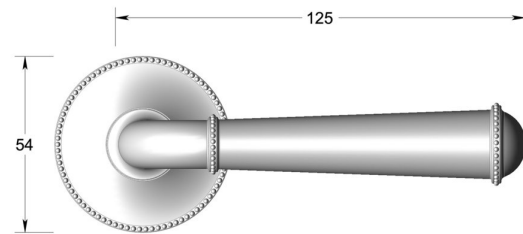

## Period lever handle on round rose

Product image

Dimensions drawing (DIM)

**Reference**

FL203 TR08 PNI

**Finish**

Trad polished nickel

**Material**

Brass

**Shape**

TR08

**Description**

Solid cast handle  
 Concealed fixing  
 High performance bearing  
 Supplied with fixings for timber