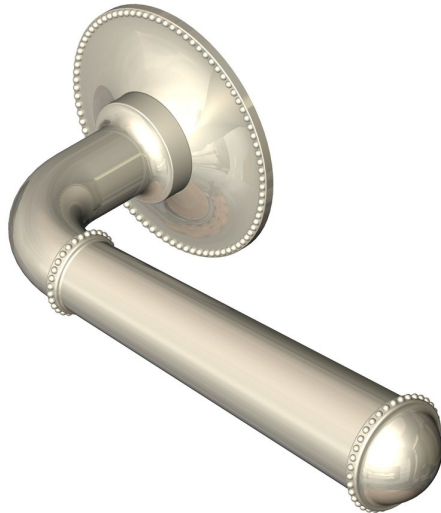

## Period lever handle on round rose

Product image

Dimensions drawing (DIM)

**Reference**

FL203 TR08 PNI

**Finish**

Trad polished nickel

**Material**

Brass

**Shape**

TR08

**Description**

Solid cast handle  
 Concealed fixing  
 High performance bearing  
 Supplied with fixings for timber