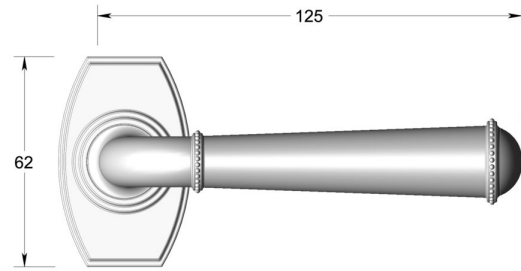

Period lever handle on decorative rose

Product image

Dimensions drawing (DIM)

Reference

FL203 TR11 ABR

Material

Brass

Finish

Trad antique brass

Shape

TR11

Description

- Solid cast handle
- Concealed fixing
- High performance bearing
- Supplied with fixings for timber