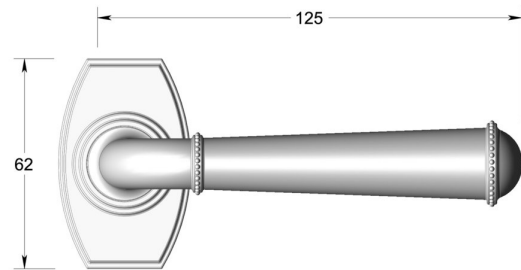

Period lever handle on decorative rose

Product image

Dimensions drawing (DIM)

**Reference**

FL203 TR11 DBZ

**Material**

Brass

**Finish**

Trad dark bronze

**Shape**

TR11

**Description**

Solid cast handle  
 Concealed fixing  
 High performance bearing  
 Supplied with fixings for timber